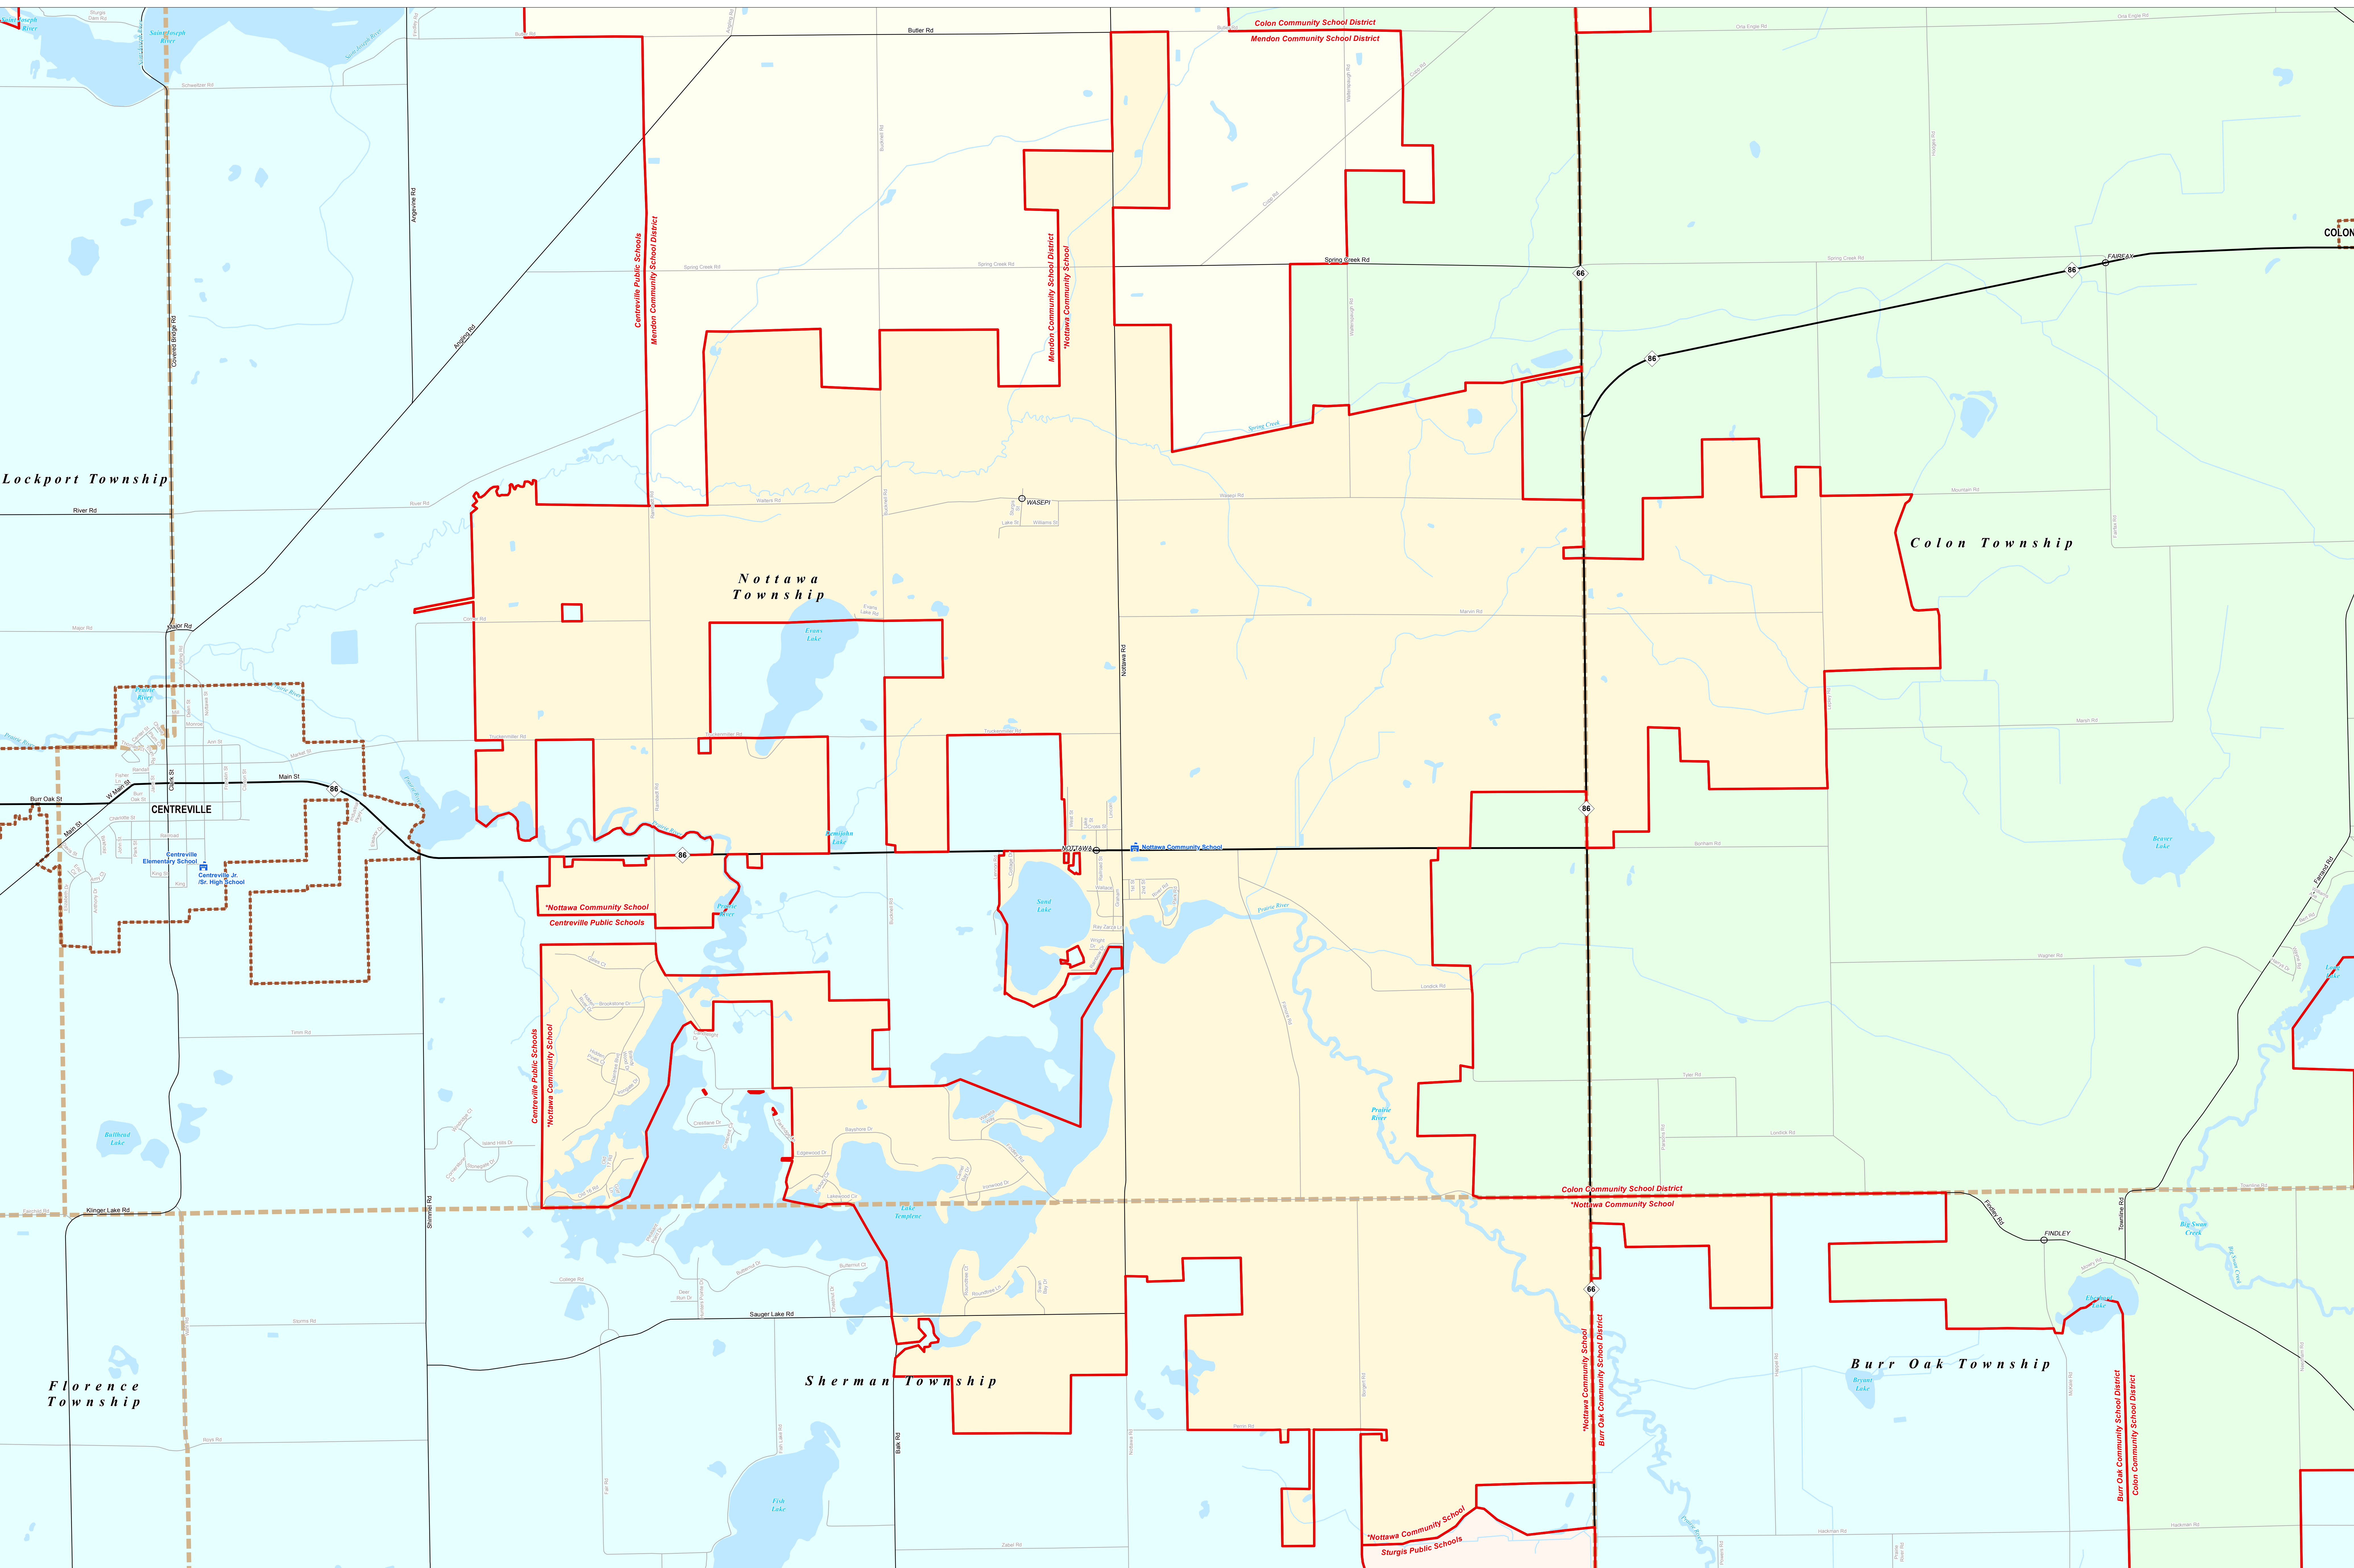

*NOTTAWA COMMUNITY SCHOOL

St. Joseph County ISD

0 0.25 0.5 1 Miles

All information presented in this publication is in the public domain and may be reproduced, reprinted, and redistributed as desired.

Legend	
School District	School
County	Water Feature
City	River, Stream, or Drain
Township	Railroad
Village	Freeway
Census Designated Place	Highway
	Primary Road
	Local Road